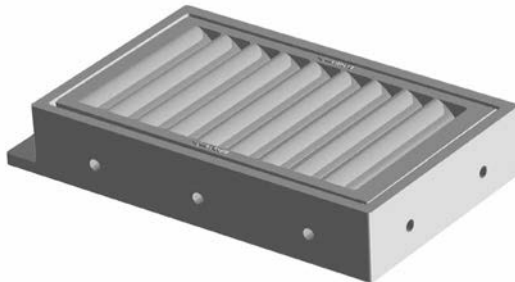

7600 CATCH BASIN SERIES, A-D

Options

4", 6" mountable & 6", 8" barrier curbs

FRAME TYPES AVAILABLE

Oklahoma
Type B right frame

Oklahoma
Type C frame

Oklahoma
Type D frame

Supplied By: