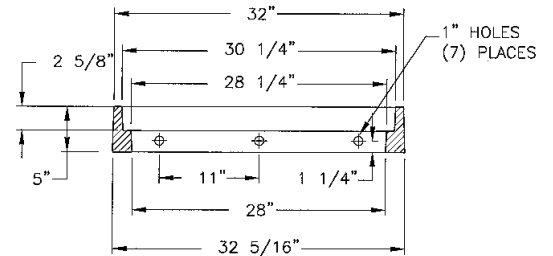

7600 CATCH BASIN SERIES, A-D

Options

4", 6" mountable & 6", 8" barrier curbs

FRAME TYPES AVAILABLE

Oklahoma
Type B right frame

Oklahoma
Type C frame

Oklahoma
Type D frame

Supplied By: