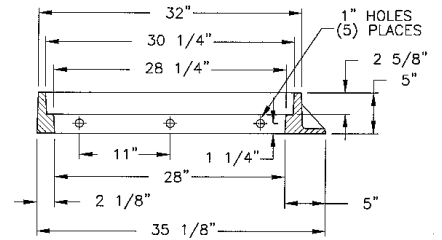

7600 CATCH BASIN SERIES, A-D

Options

4", 6" mountable & 6", 8" barrier curbs

FRAME TYPES AVAILABLE

Oklahoma
Type B right frame

Oklahoma
Type C frame

Oklahoma
Type D frame

Supplied By: