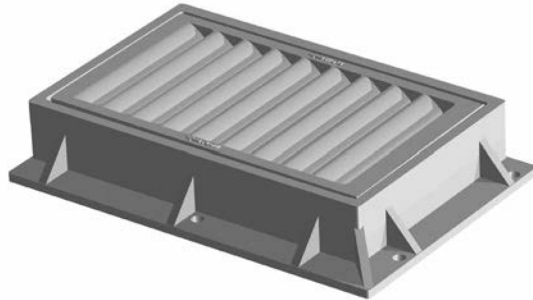

7600 CATCH BASIN SERIES, A-D

Options

4", 6" mountable & 6", 8" barrier curbs

FRAME TYPES AVAILABLE

Oklahoma
Type B right frame

Oklahoma
Type C frame

Oklahoma
Type D frame

Supplied By: