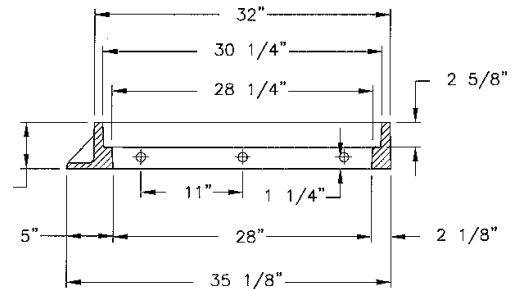

7600 CATCH BASIN SERIES, A-D

Options

4", 6" mountable & 6", 8" barrier curbs

FRAME TYPES AVAILABLE

Oklahoma
Type B right frame

Oklahoma
Type C frame

Oklahoma
Type D frame

Supplied By: